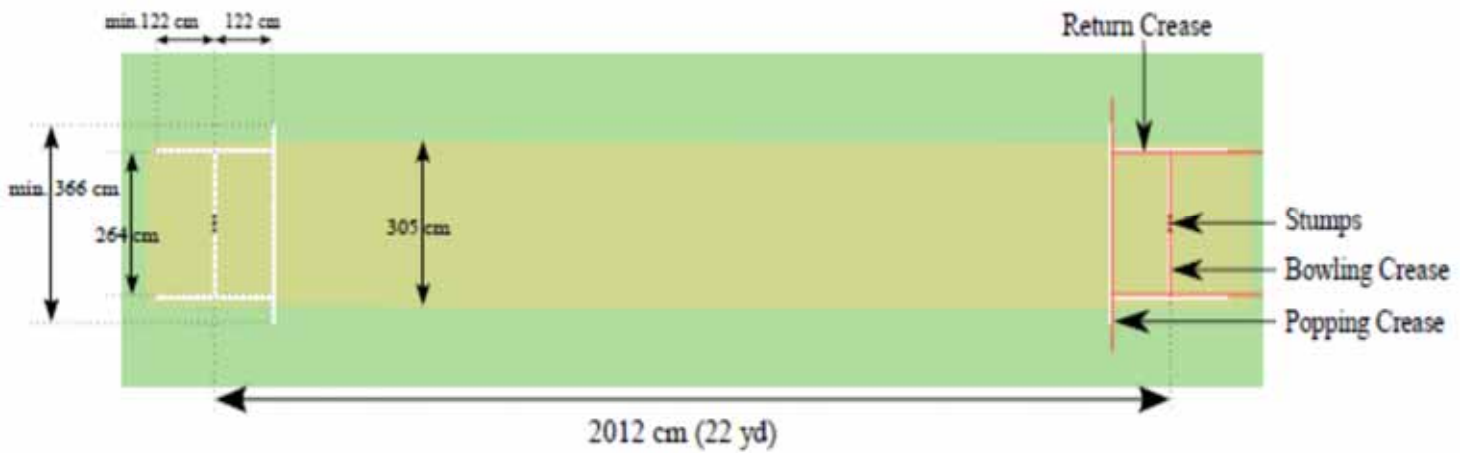

Cricket Pitch Clays

YOUR "ONE-STOP" SOURCE FOR AMERICA'S BASEBALL, SOFTBALL & SPORTS SURFACES & SUPPLIES!

PRICES SUBJECT TO CHANGE & AVAILABILITY PLUS SHIPPING | VOLUME DISCOUNTS AVAILABLE | COOPERATIVE PURCHASING CONTRACT PRICING FOR 50 STATES

PARTAC PEAT CORPORATION
ONE KELSEY PARK, GREAT MEADOWS, NEW JERSEY 07838

800-247-BEAM (2326) • (908) 637-4191 • FAX (908) 637-8421
www.beamclay.com • sales@beamclay.com